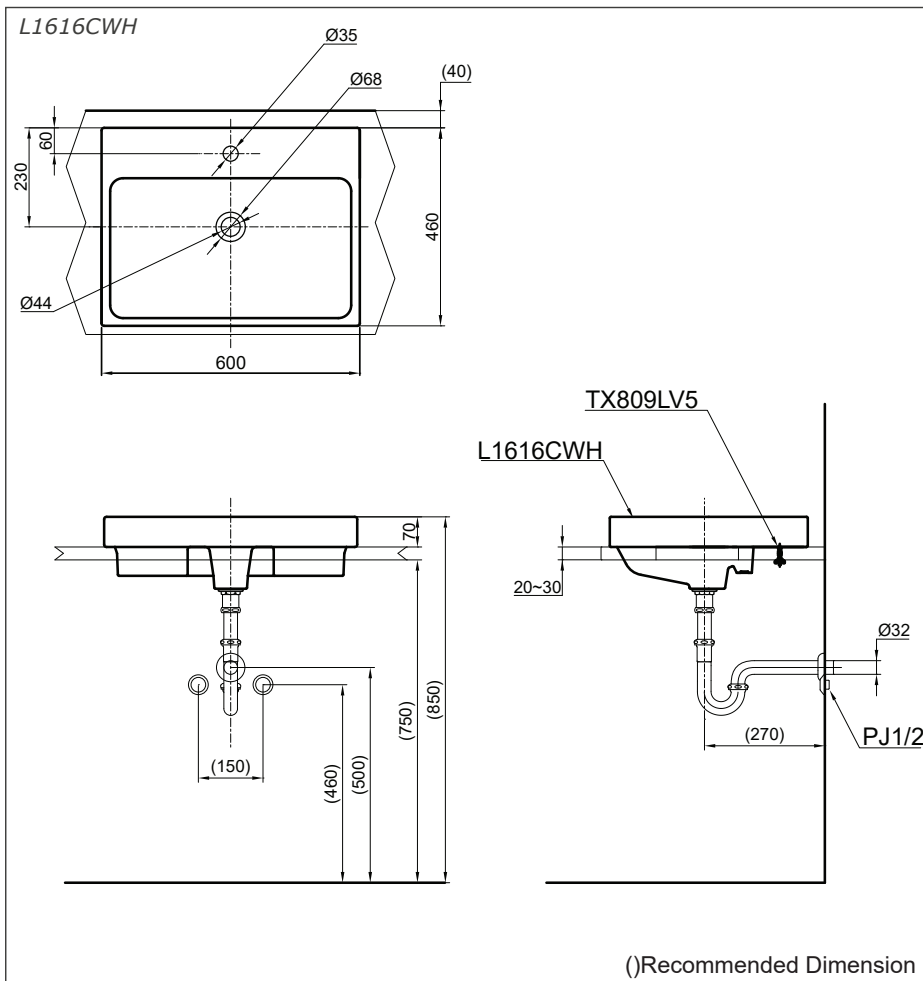

Colors

White (cefiontect)

Please consult a TOTO representative for details